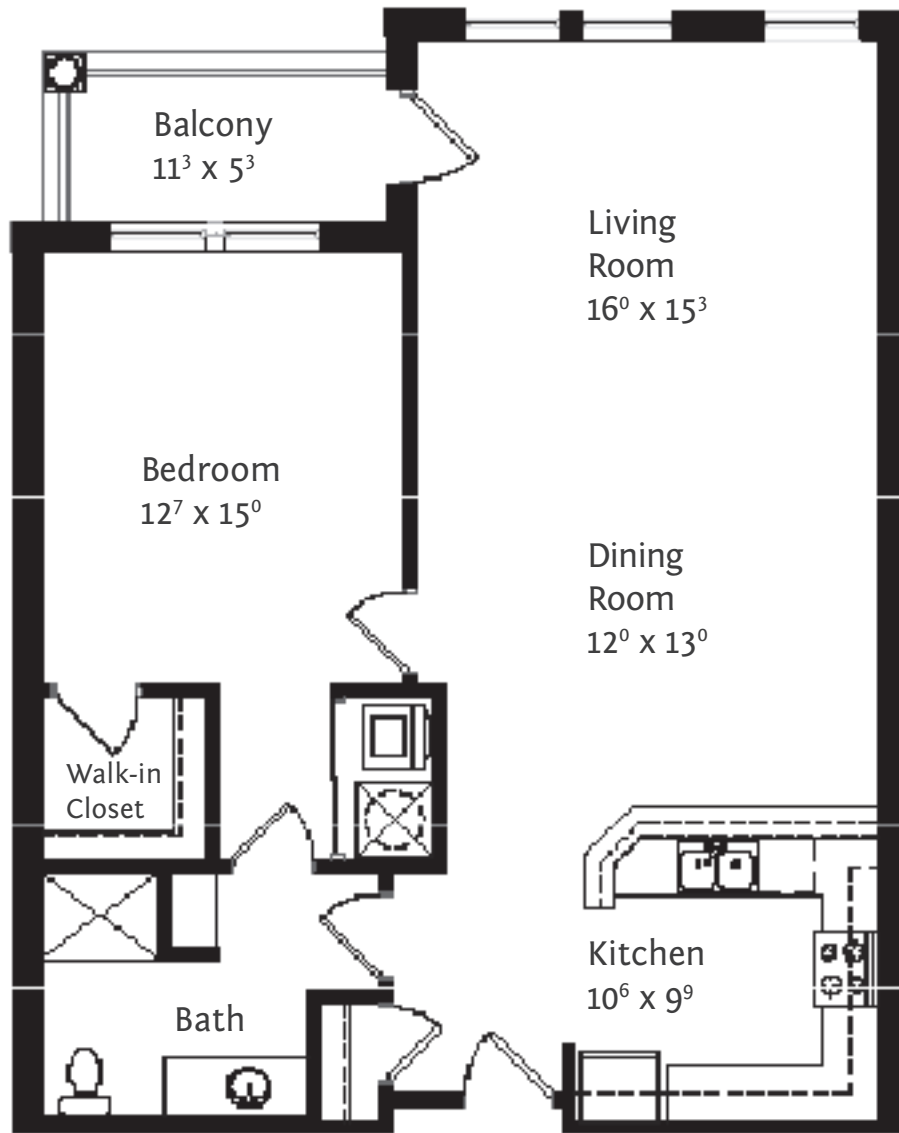

The Ansel | Villa Apartment

1,038 S/F | One Bedroom | One Bath

- Maintenance-Free Living
- Weekly Housekeeping
- Daily Dining
- Bill Payment
- Transportation
- Safety
- Pets Welcome
- 24-hour emergency call system
- Bring Your Own Furniture
- Transition Services
- Award-Winning Wellness Center
- Access to Health Care
- Heated Indoor Pool
- Signature Events & Social Gatherings