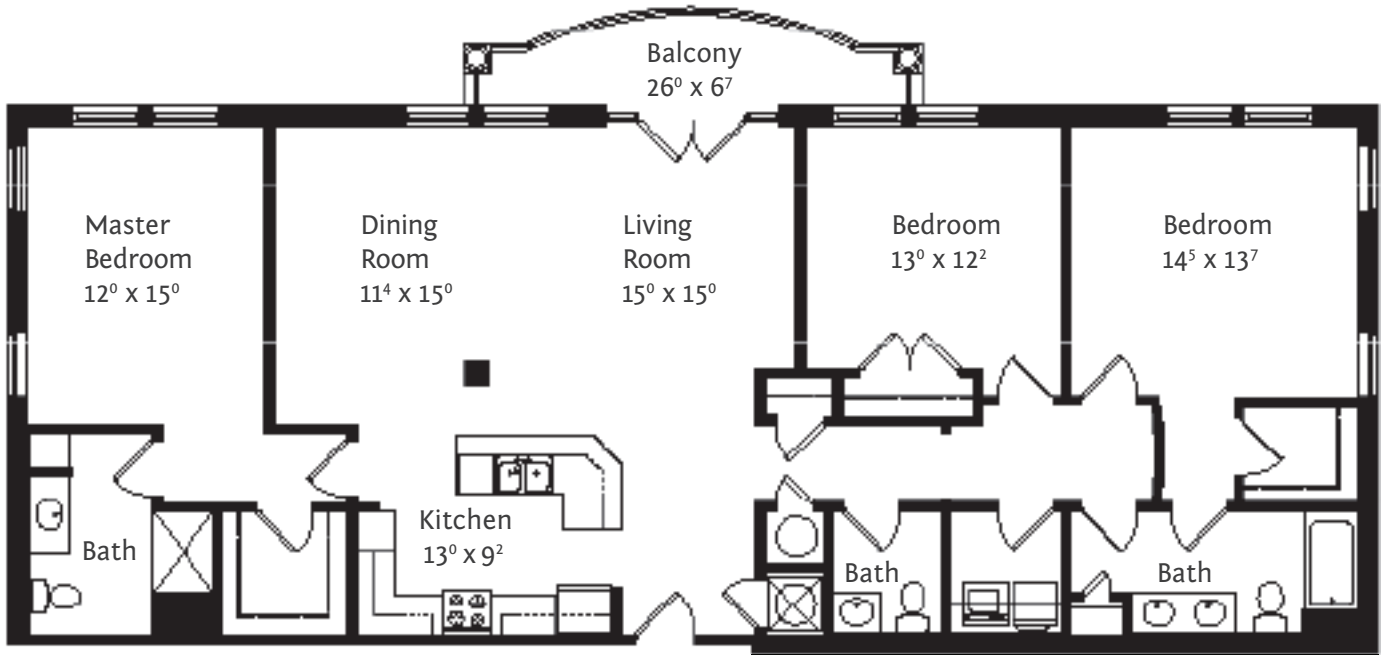

The Earle | Villa Apartment

1,798 S/F | Three Bedroom | Two & One-Half Bath

- Maintenance-Free Living
- Weekly Housekeeping
- Daily Dining
- Bill Payment
- Transportation
- Safety
- Pets Welcome
- 24-hour emergency call system
- Bring Your Own Furniture
- Transition Services
- Award-Winning Wellness Center
- Access to Health Care
- Heated Indoor Pool
- Signature Events & Social Gatherings