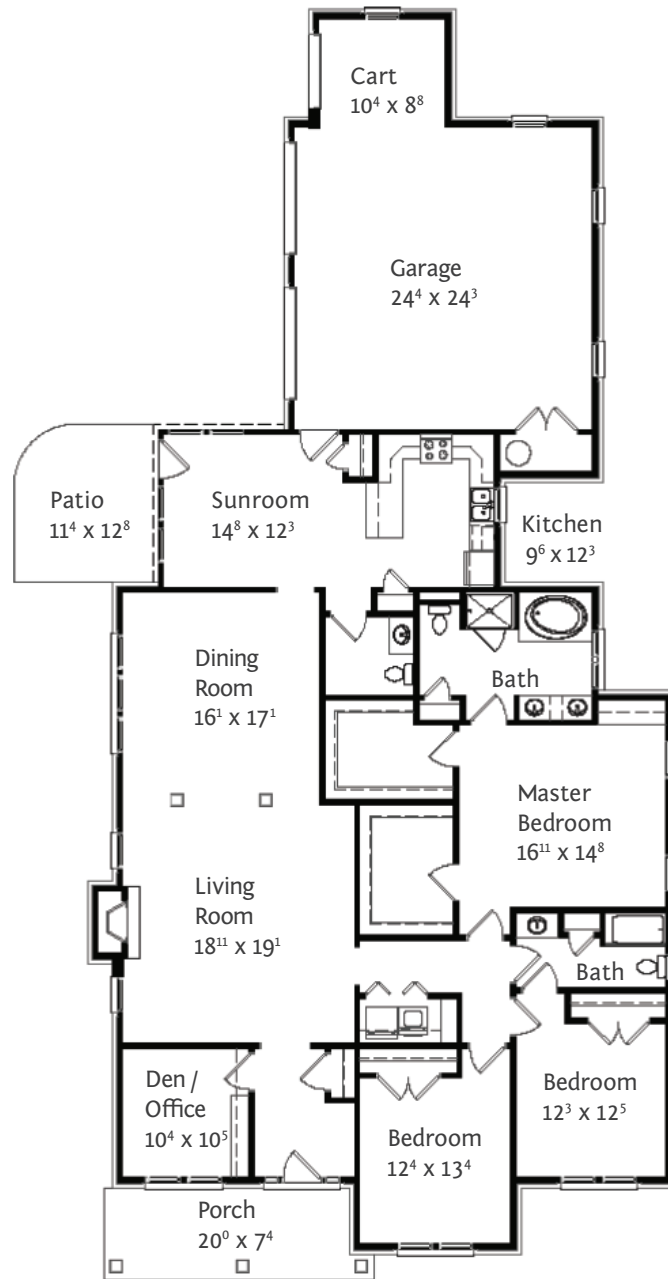

The Abney | Cottage Home

2,637 S/F | Three Bedroom | Two & One-Half Bath

- Maintenance-Free Living
- Weekly Housekeeping
- Daily Dining
- Bill Payment
- Transportation
- Safety
- Pets Welcome
- Golf Cart
- Bring Your Own Furniture
- Transition Services