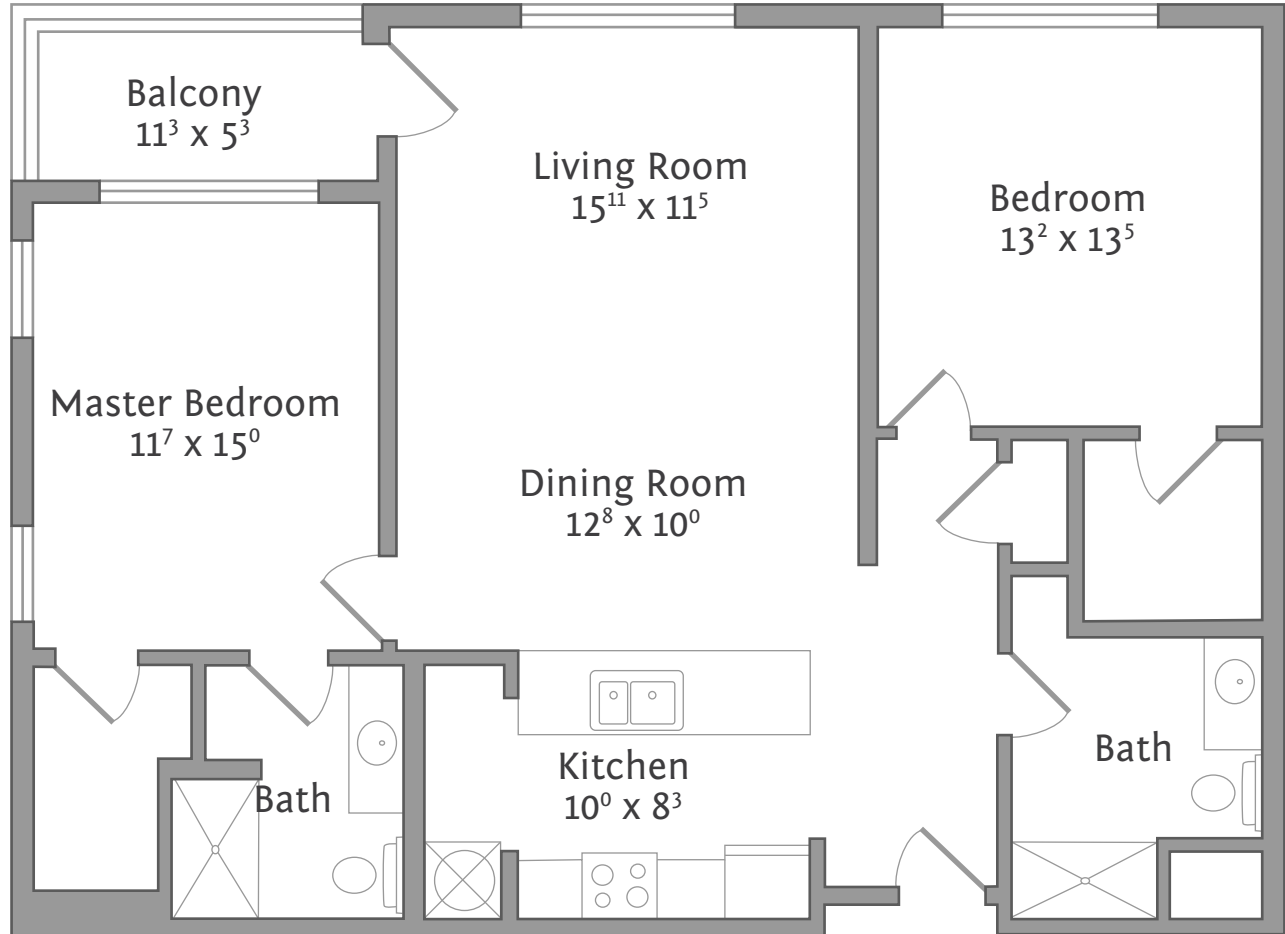

The Sistine | Villa Apartment

1,226 S/F | Two Bedroom | Two Bath

- Maintenance-Free Living
- Weekly Housekeeping
- Daily Dining
- Bill Payment
- Transportation
- Safety
- Pets Welcome
- 24-hour emergency call system
- Bring Your Own Furniture
- Transition Services
- Award-Winning Wellness Center
- Access to Health Care
- Heated Indoor Pool
- Signature Events & Social Gatherings